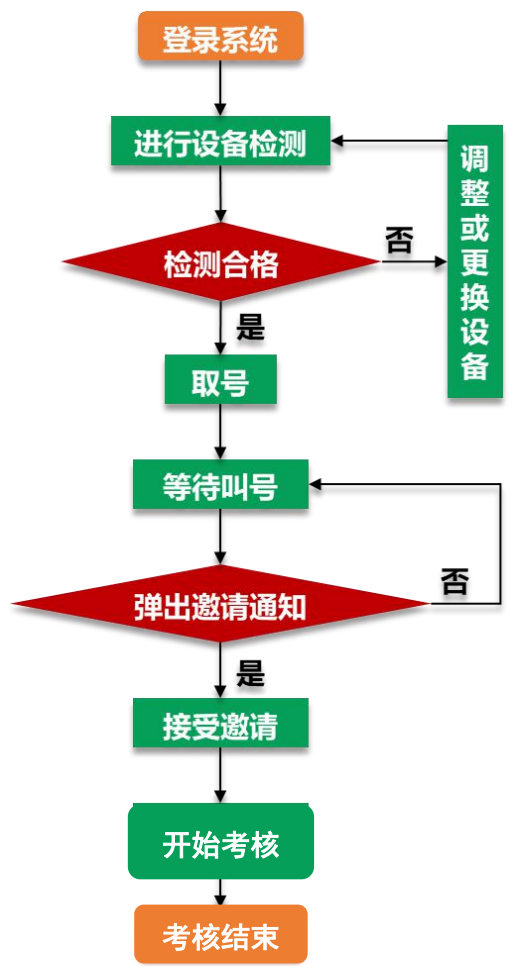

河海大學

HOHAI UNIVERSITY

C

C

河海大学

HOHAI UNIVERSITY

6. 建议考生距离主设备
摄像头约50~60cm

5. 正面电脑摄像头
保证视频中面部图像清晰

1. 不得过度修饰仪容

2. 不得佩戴墨镜、口罩

4. 穿着得体

3. 不得佩戴帽子、头饰, 头发不得遮挡面部

7. 主设备视频中考生界面底端始终不得高于胸部

REC

<https://www.yjszsms.com/school/10294>

The screenshot shows the user interface of the 'Graduate Admission Online Interview Platform'. At the top left, there is a small version of the Hohai University logo and name. The main header area has a blue background with the title '研究生招生在线面试平台' (Graduate Admission Online Interview Platform) and its English translation 'Remote Interview Service Platform'. A prominent button labeled '设备检测' (Device Check) is highlighted with a red arrow. Below the header, a grey bar displays 'Welcome 马' (Welcome Ma). A large orange banner with the text '请先检测您的设备!' (Please check your device first!) is also highlighted with a red arrow. On the right side, there is a '通知公告' (Notice) section. The bottom of the page features a decorative illustration of a desert landscape with cacti and a green lizard on a rock.