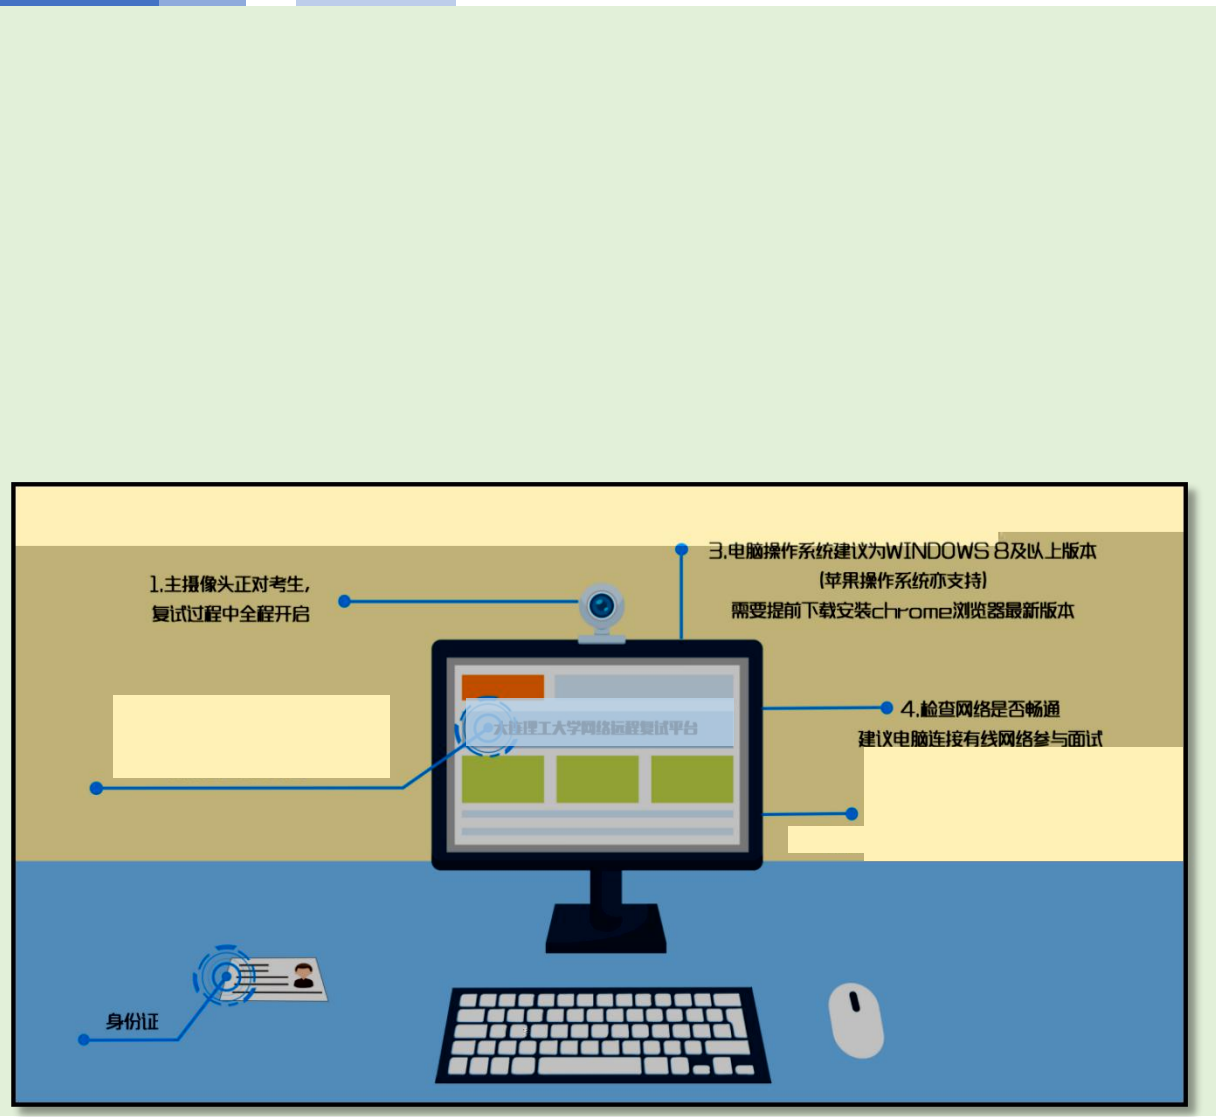

河海大學

HOHAI UNIVERSITY

C

C

河海大学

HOHAI UNIVERSITY

6. 建议考生距离主设备
摄像头约50~60cm

5. 正面电脑摄像头
保证视频中面部图像清晰

1. 不得过度修饰仪容

2. 不得佩戴墨镜、口罩

4. 穿着得体

3. 不得佩戴帽子、头饰, 头发不得遮挡面部

7. 主设备视频中考生界面底端始终不得高于胸部

REC

<https://www.yjszsms.com/school/10294>

The screenshot shows the user interface of the 'Graduate Admission Online Interview Platform'. At the top left, there is a small version of the Hohai University logo and name. The main header area has a blue background with the title '研究生招生在线面试平台' (Graduate Admission Online Interview Platform) and its English translation 'Remote Interview Service Platform'. A prominent button labeled '设备检测' (Device Check) is highlighted with a red arrow. Below the header, a grey bar displays 'Welcome 马' (Welcome Ma). A large orange banner with the text '请先检测您的设备!' (Please check your device first!) is also highlighted with a red arrow. On the right side, there is a '通知公告' (Notice) section. The bottom of the page features a decorative illustration of a desert landscape with cacti and a green lizard on a rock.