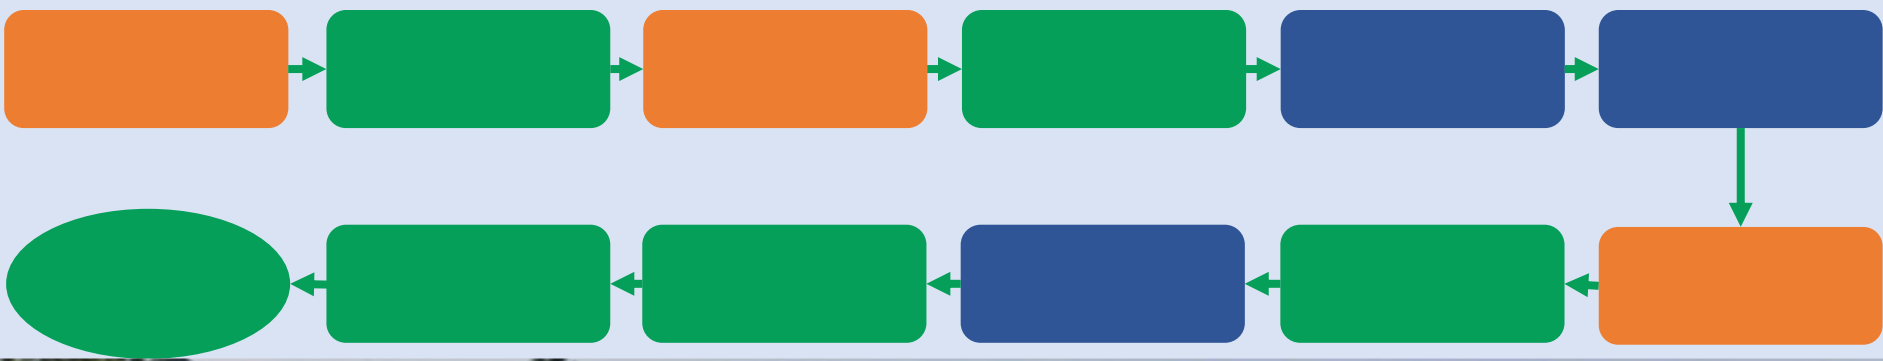

河海大學

HOHAI UNIVERSITY

C

C

河海大学

HOHAI UNIVERSITY

6. 建议考生距离主设备
摄像头约50~60cm

5. 正面电脑摄像头
保证视频中面部图像清晰

1. 不得过度修饰仪容

2. 不得佩戴墨镜、口罩

4. 穿着得体

3. 不得佩戴帽子、头饰, 头发不得遮挡面部

7. 主设备视频中考生界面底端始终不得高于胸部

REC

<https://www.yjszsms.com/school/10294>

The screenshot shows the user interface of the 'Graduate Admission Online Interview Platform'. At the top left, there is a small version of the Hohai University logo and name. The main header area has a blue background with the title '研究生招生在线面试平台' (Graduate Admission Online Interview Platform) and its English translation 'Remote Interview Service Platform'. A prominent button labeled '设备检测' (Device Check) is highlighted with a red arrow. Below the header, a grey bar displays 'Welcome 马' (Welcome Ma). A large orange banner with the text '请先检测您的设备!' (Please check your device first!) is also highlighted with a red arrow. On the right side, there is a '通知公告' (Notice) section. The bottom of the page features a decorative illustration of a desert landscape with cacti and a green lizard on a rock.